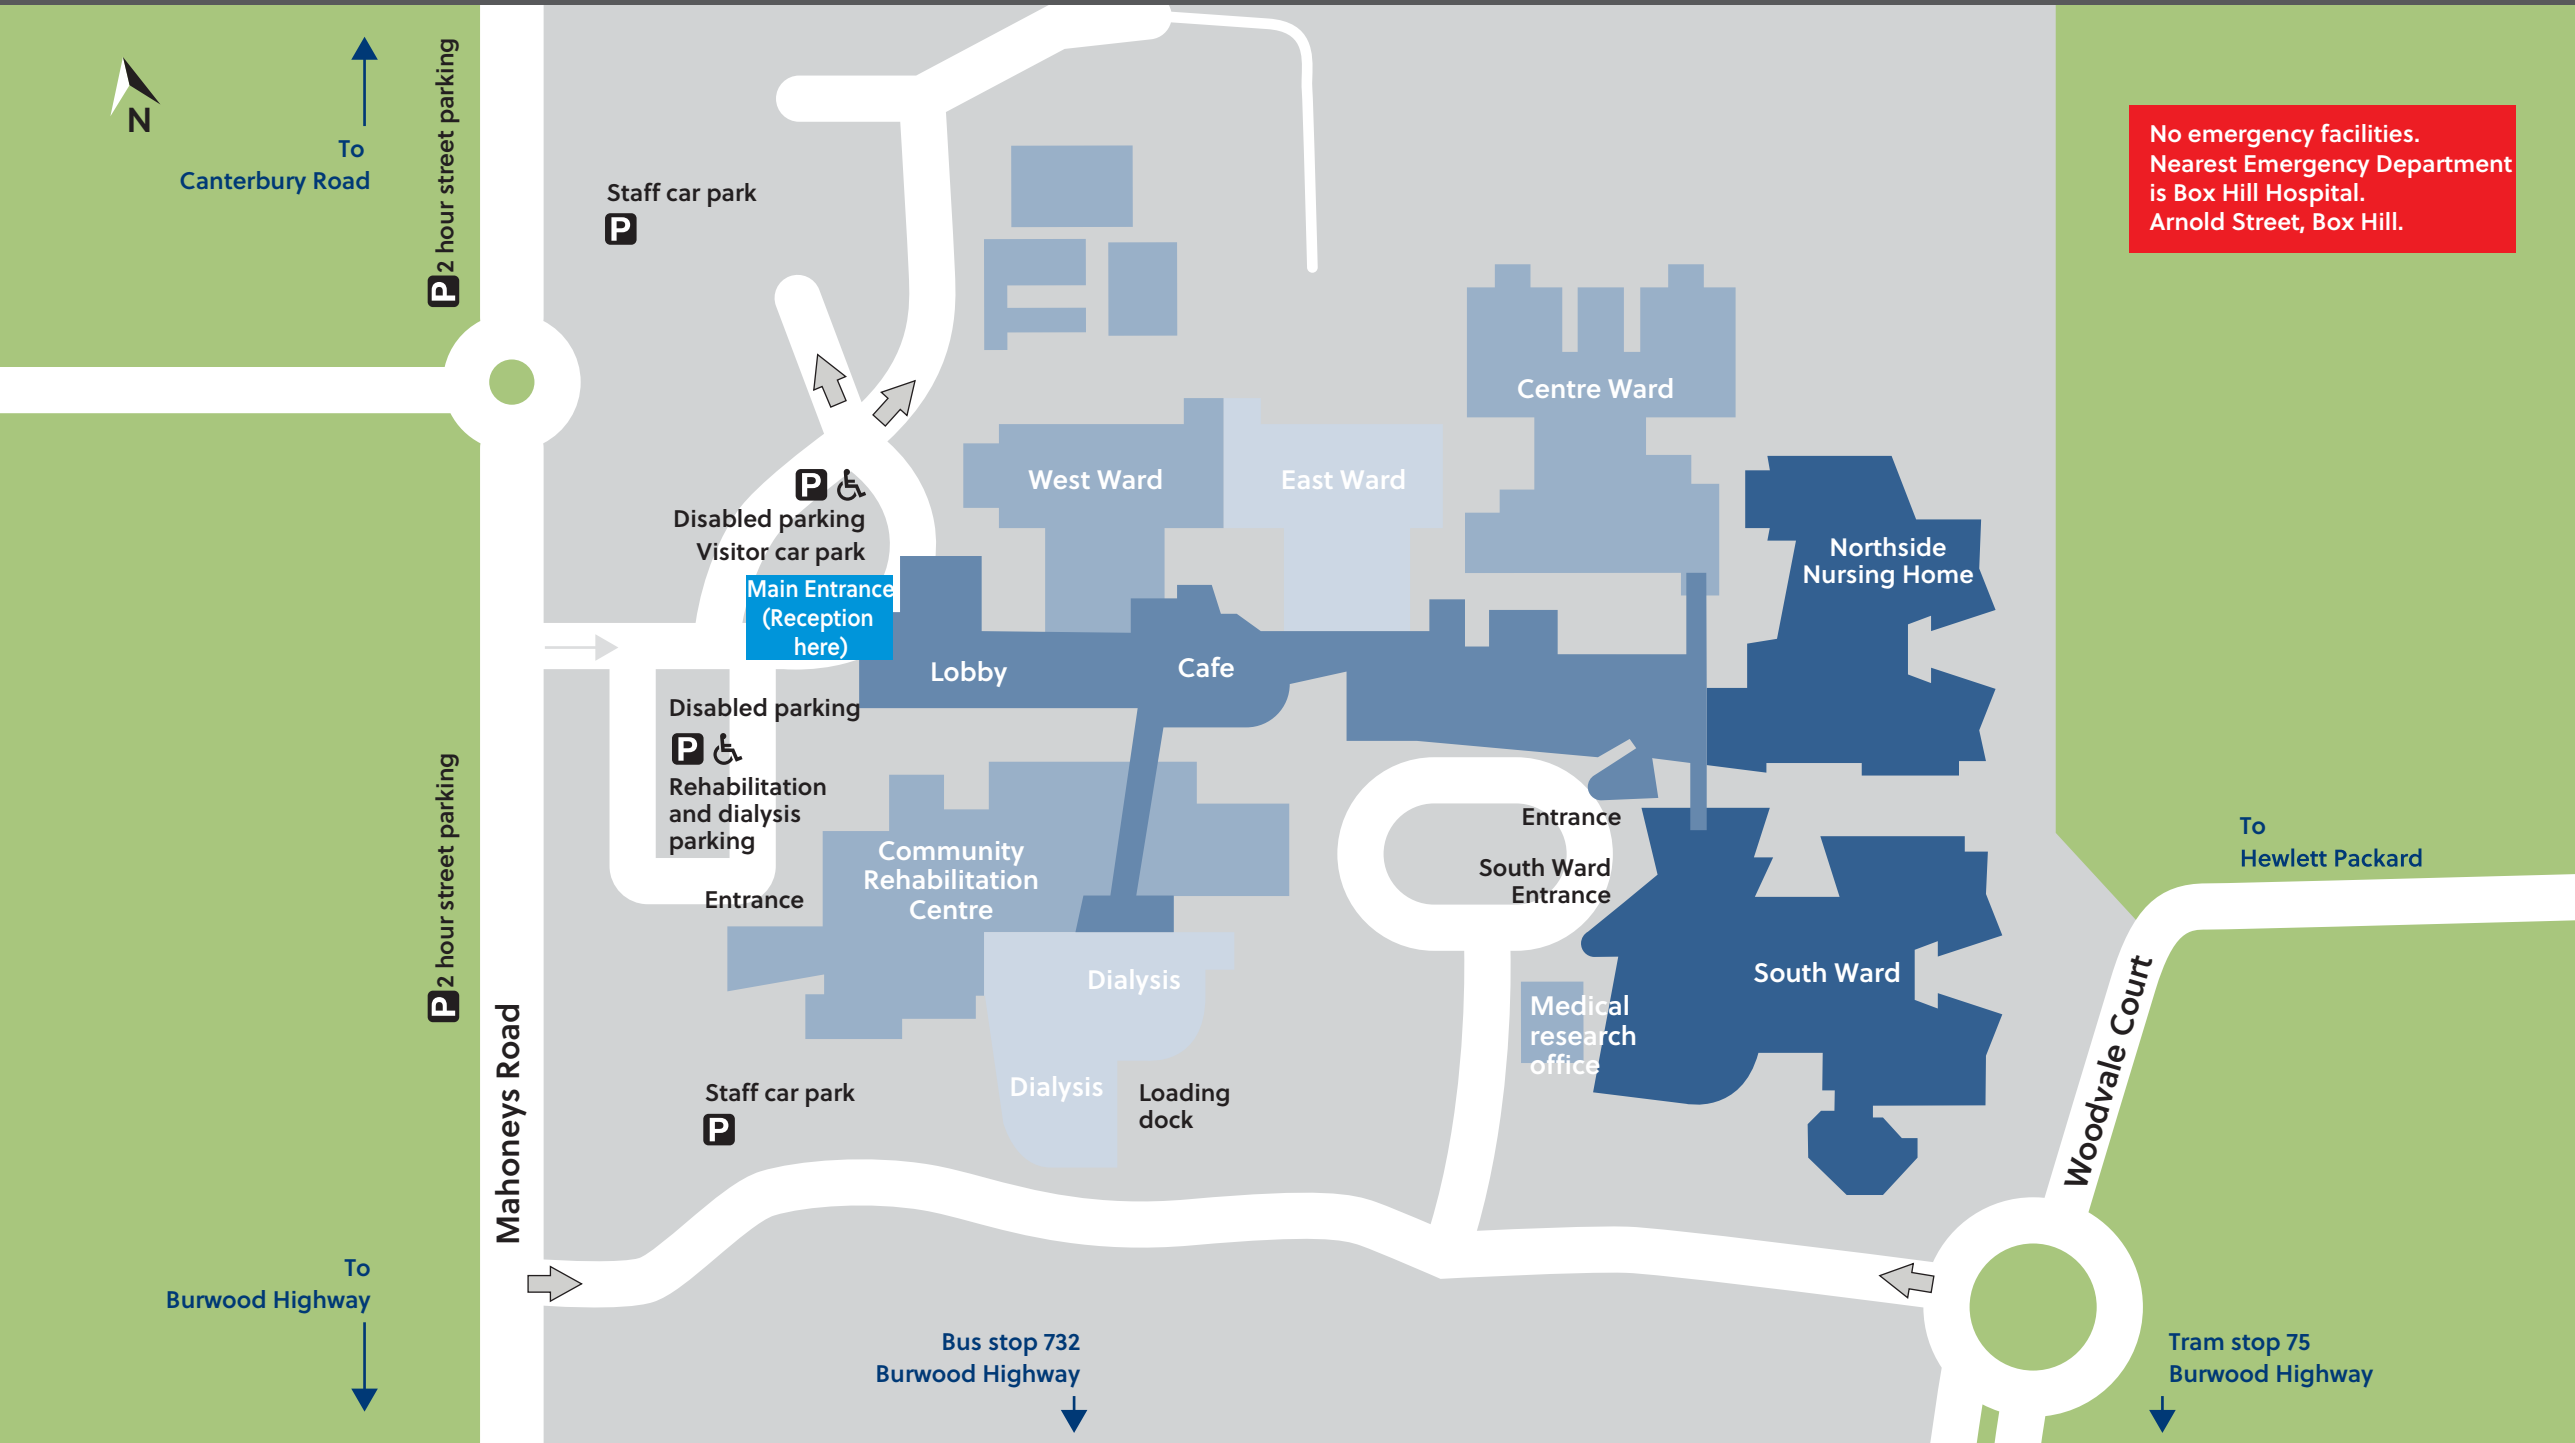

Peter James Centre

Cnr. Mahoneys Road and Burwood Highway, Burwood East, 3151

1300 34 2255

www.easternhealth.org.au

No emergency facilities.
Nearest Emergency Department
is Box Hill Hospital.
Arnold Street, Box Hill.

To
Canterbury Road

P 2 hour street parking

P 2 hour street parking

Mahoneys Road

To
Burwood Highway

Bus stop 732
Burwood Highway

To
Hewlett Packard

Woodvale Court

Tram stop 75
Burwood Highway

Not to scale

As at July 2021

P Parking

➔ Restricted access areas