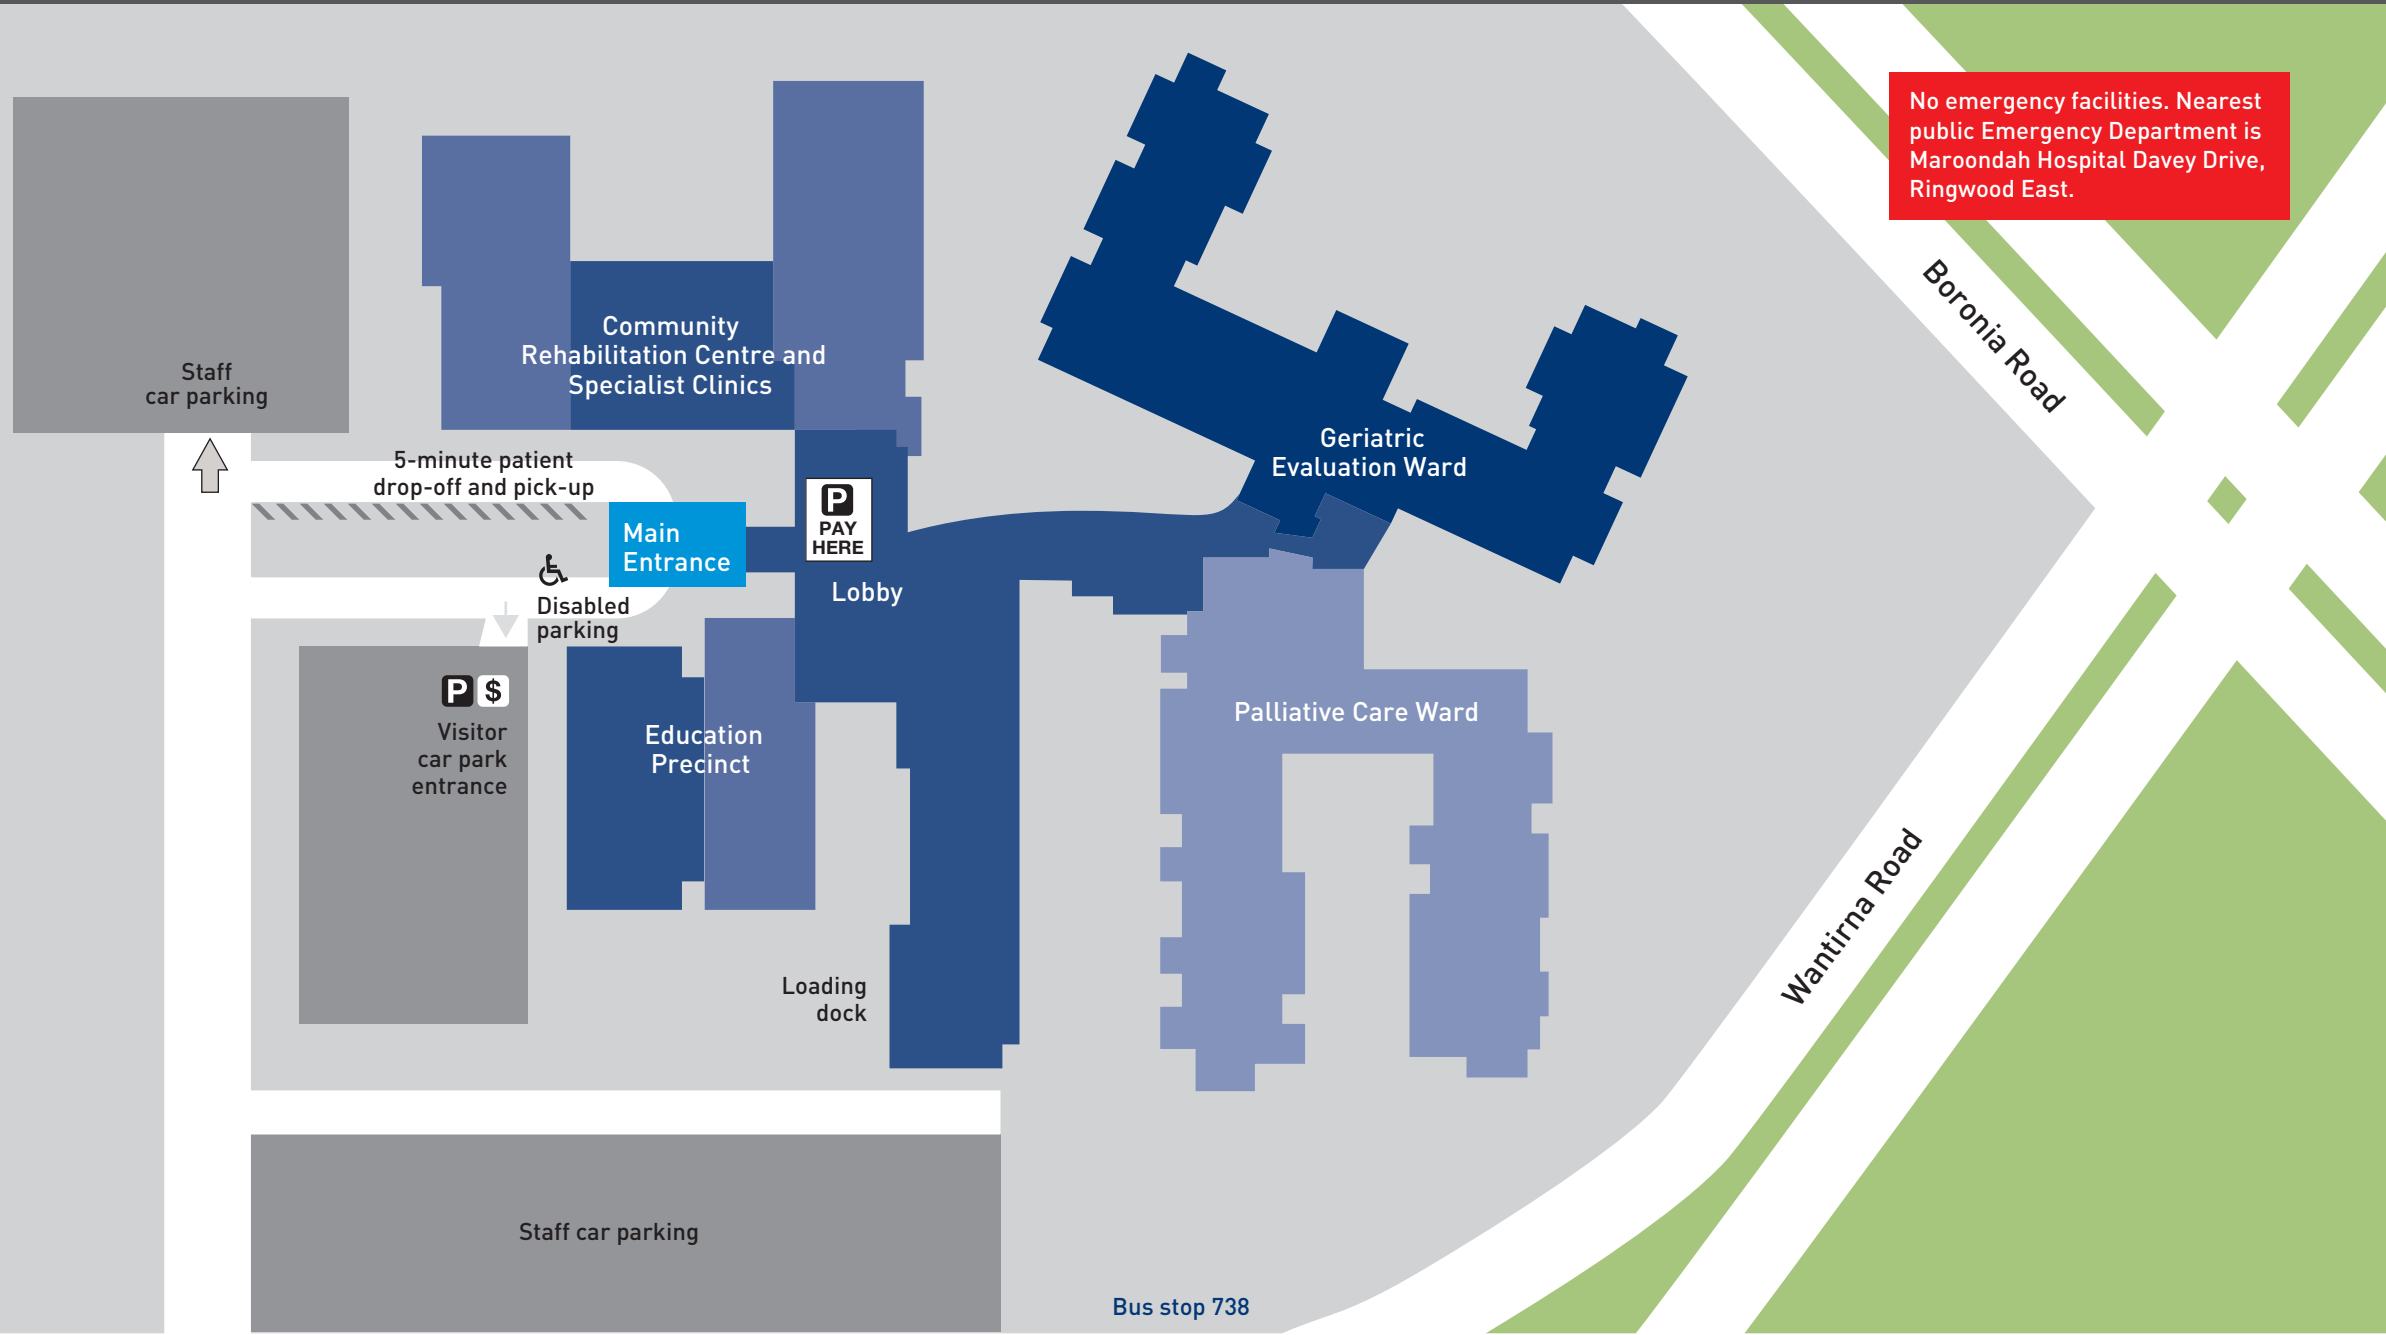

# Wantirna Health

251 Mountain Hwy, Wantirna, VIC 3152

1300 34 2255

[www.easternhealth.org.au](http://www.easternhealth.org.au)

No emergency facilities. Nearest public Emergency Department is Maroondah Hospital Davey Drive, Ringwood East.

Mountain Highway

Not to scale

As at November 2016

Parking

Parking pay station

Restricted access areas