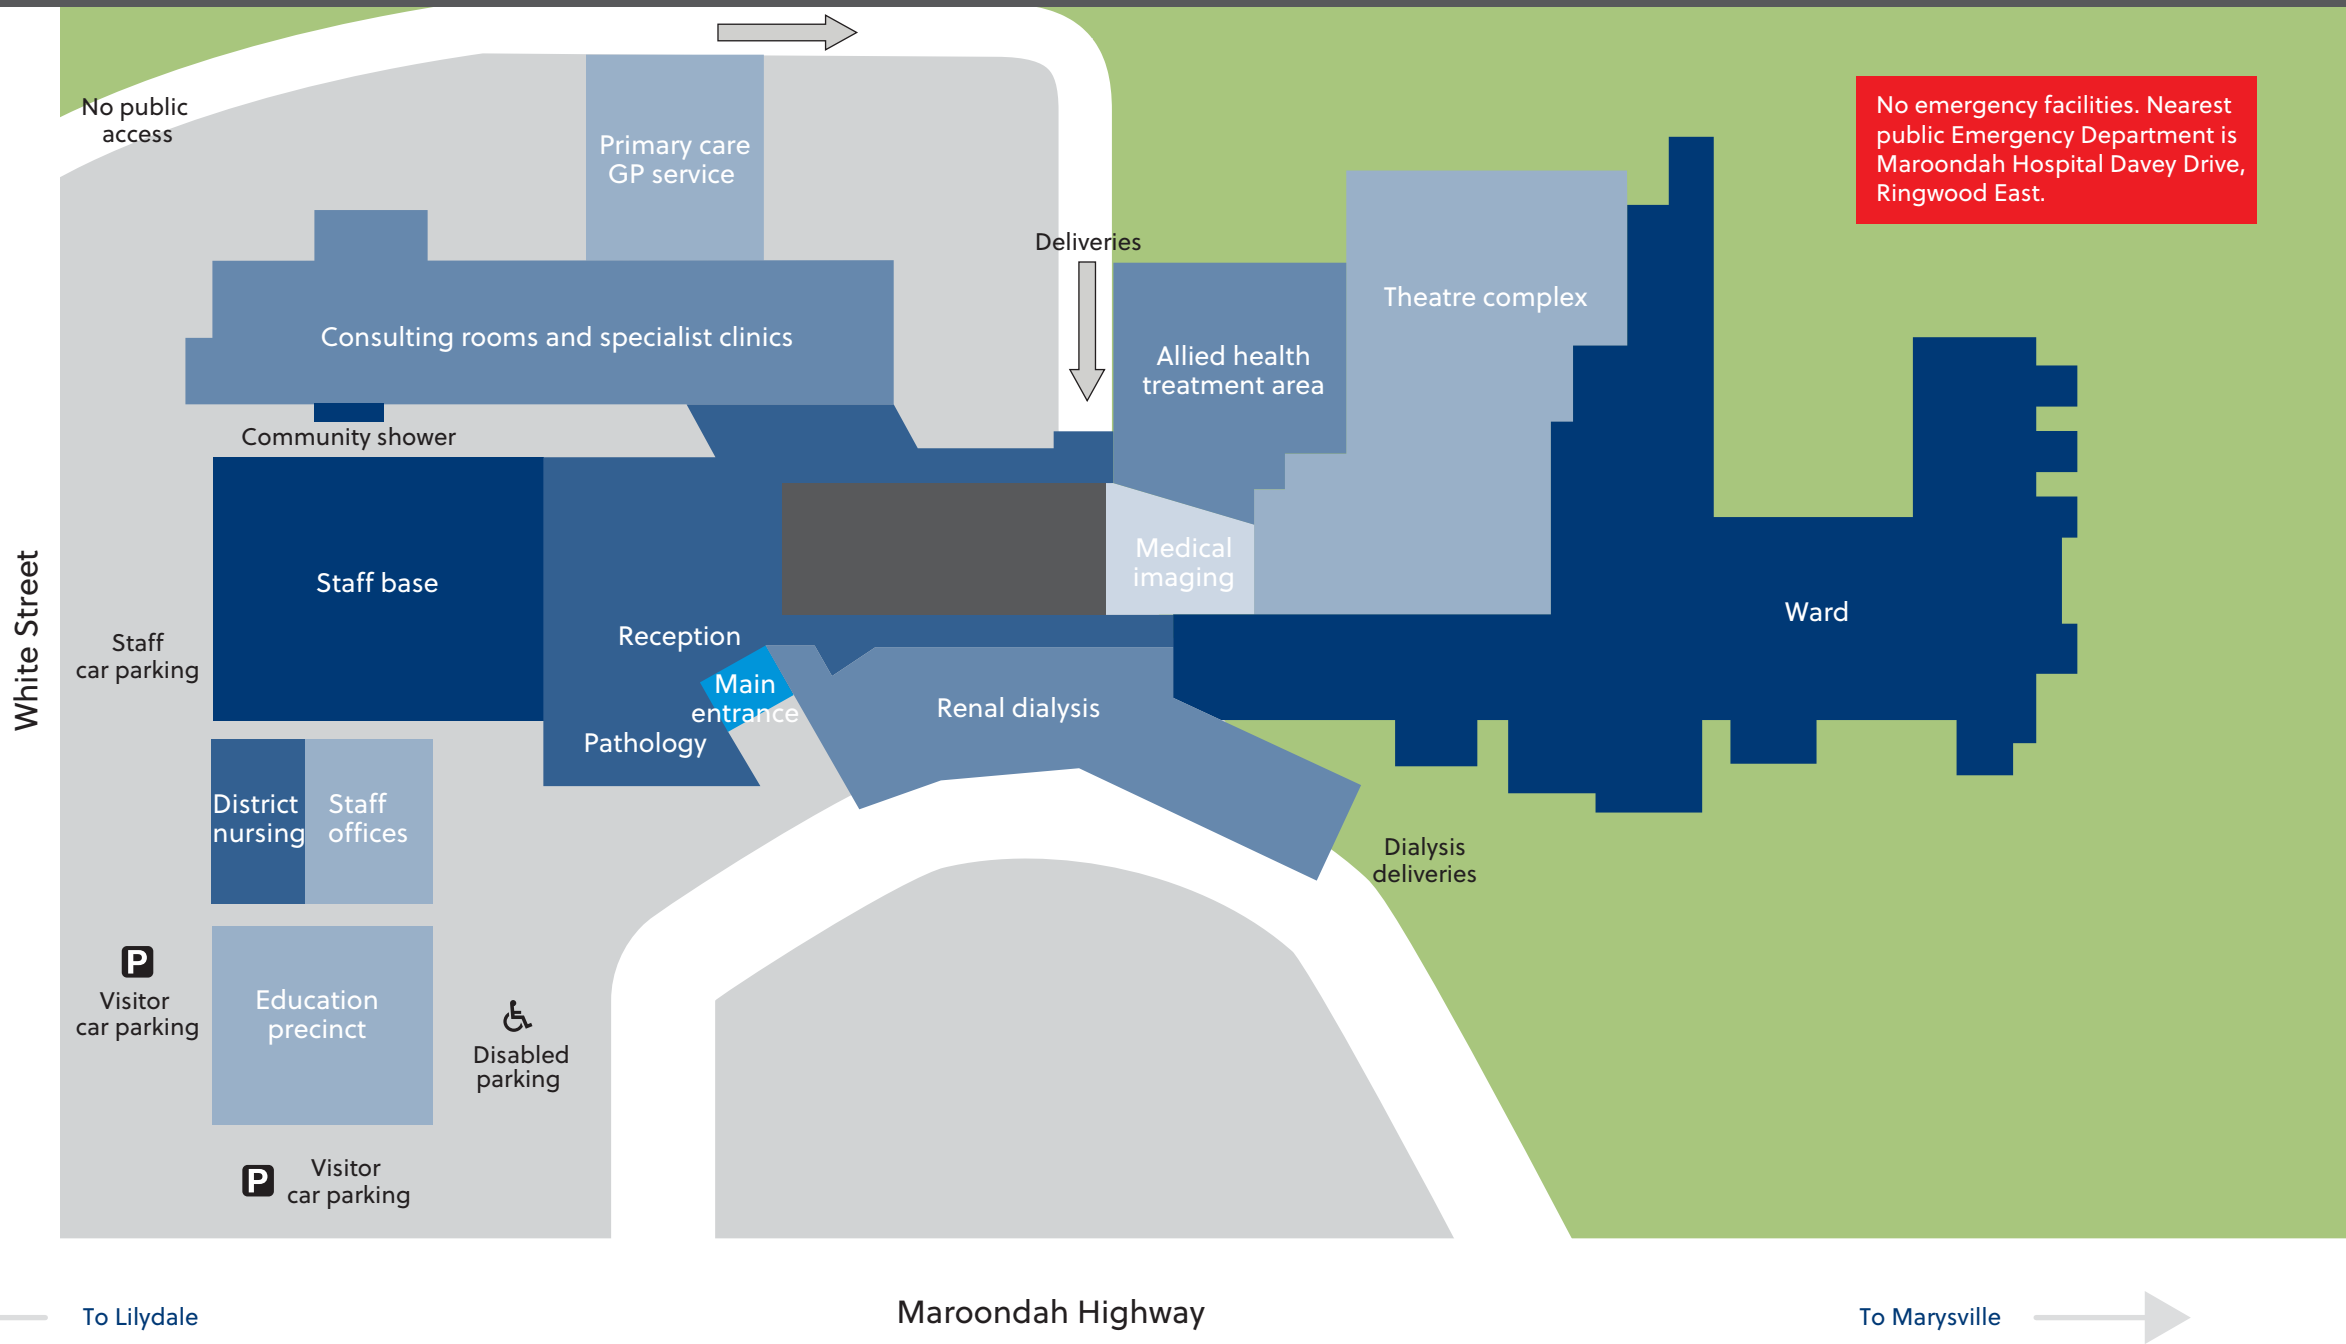

# Healesville Hospital and Yarra Valley Health

377 Maroondah Highway, Healesville, VIC 3777

1300 130 381

[www.easternhealth.org.au](http://www.easternhealth.org.au)

No emergency facilities. Nearest public Emergency Department is Maroondah Hospital Davey Drive, Ringwood East.

Not to scale

As at July 2021

**P** Parking

Restricted access areas

**easternhealth**