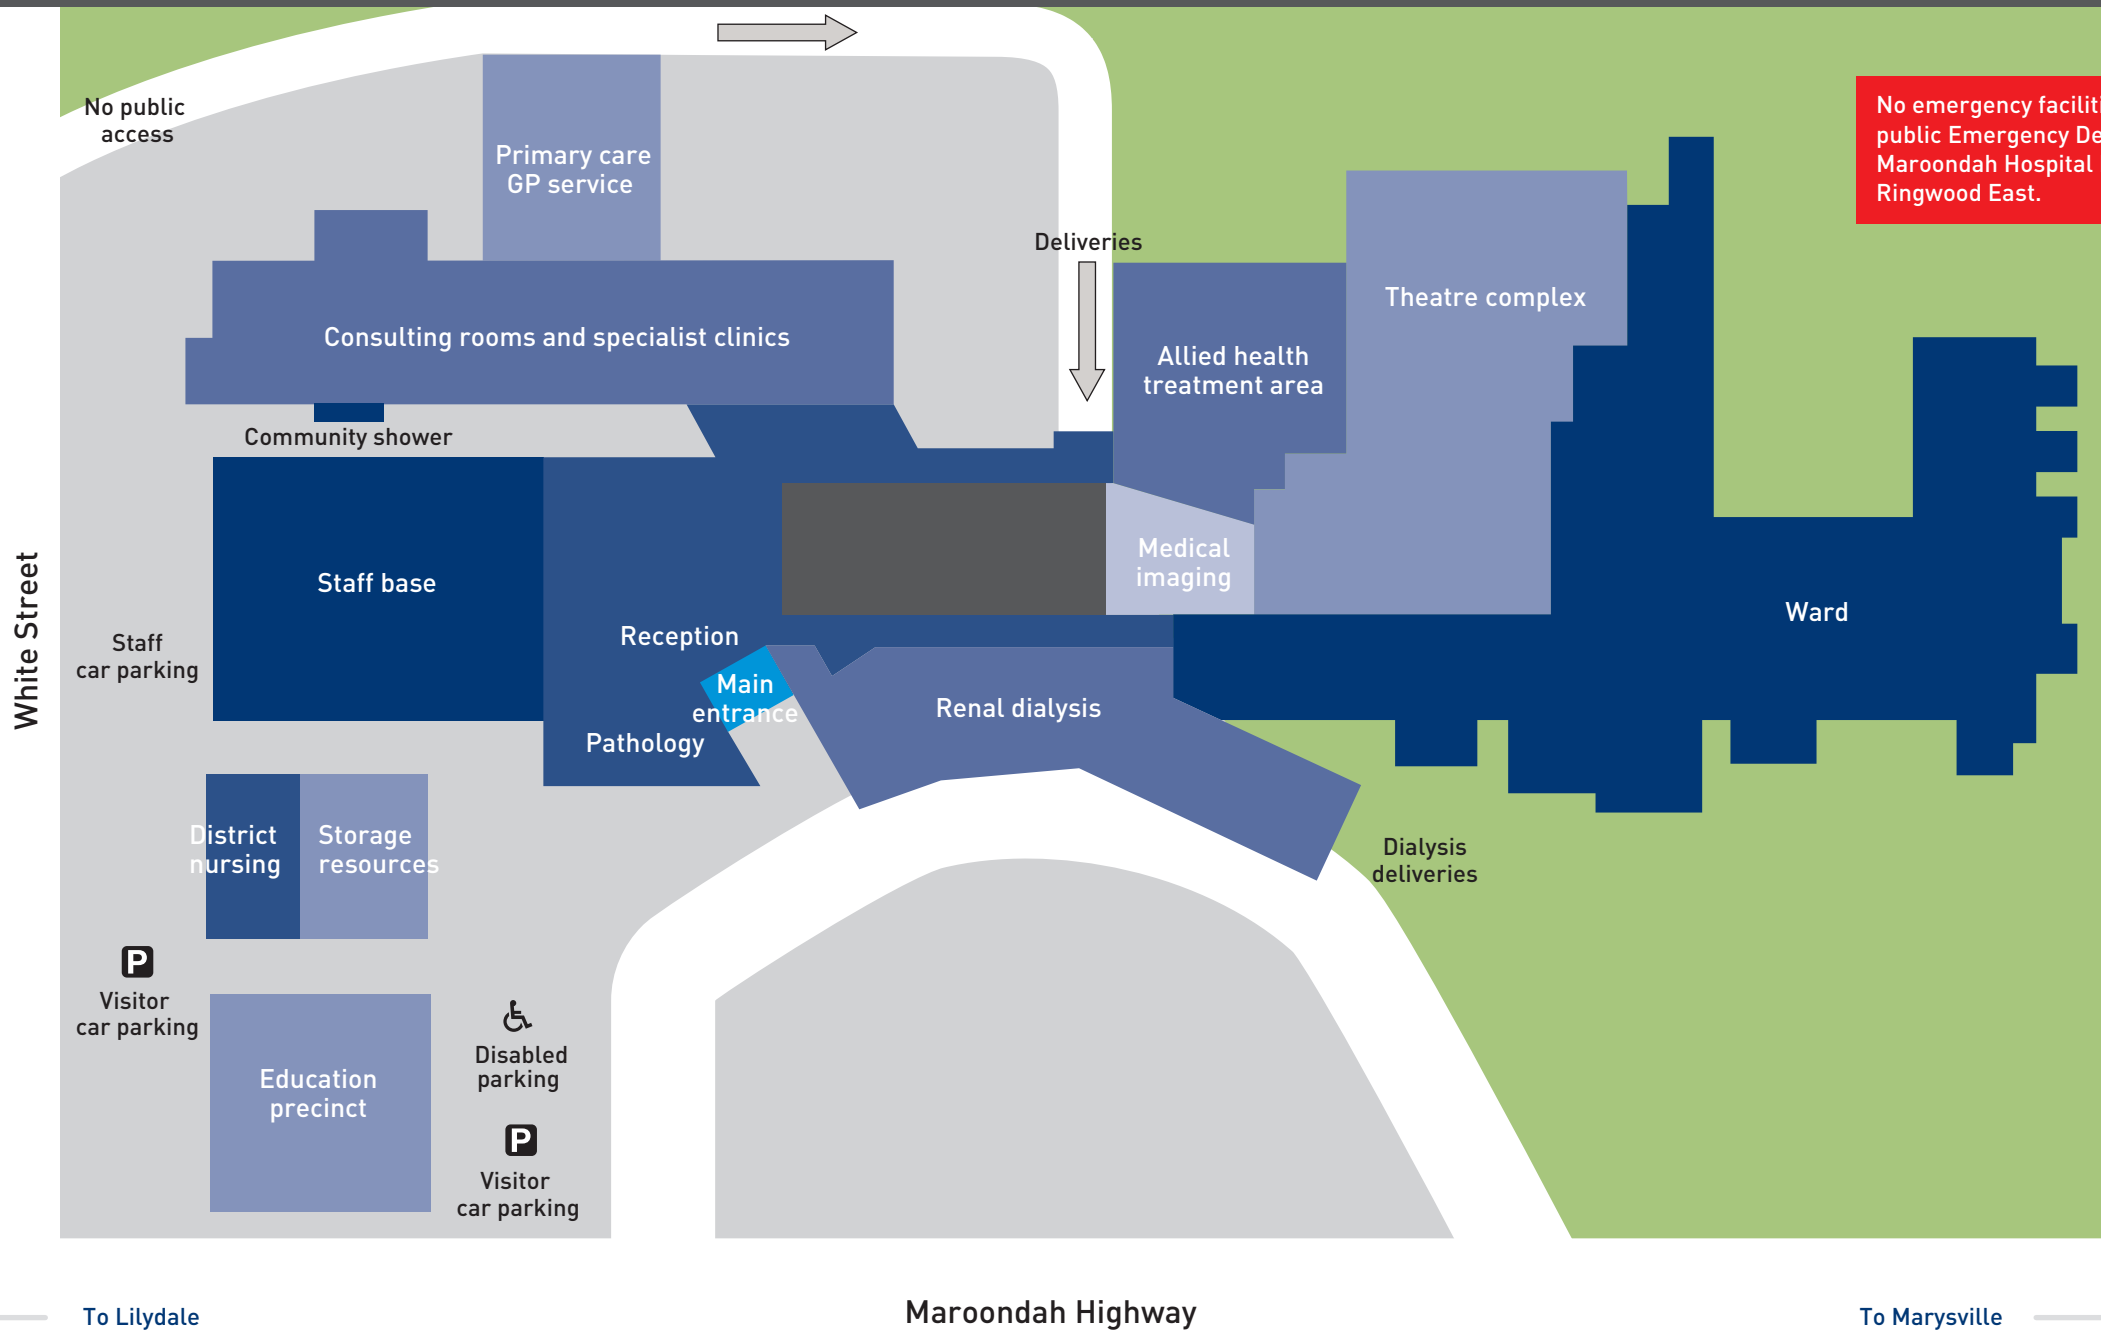

Healesville Hospital and Yarra Valley Health

377 Maroondah Highway, Healesville, VIC 3777

1300 130 381

www.easternhealth.org.au

No emergency facilities. Nearest public Emergency Department is Maroondah Hospital Davey Drive, Ringwood East.

Not to scale

As at January 2017

- Parking
- Restricted access areas